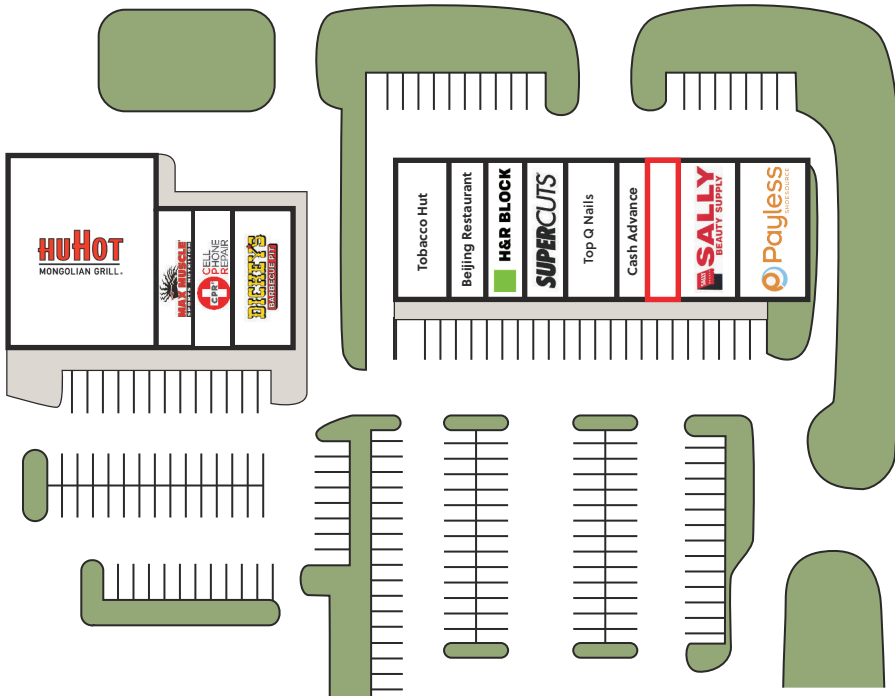

Lake Manawa Centre

I-80 & Hwy 192 | Council Bluffs, IA

Features

- 1,400 SF available
- Great location
- Convenient access to interstate
- Join anchor tenants: Home Depot, WalMart, Gordmans, Sam's Club and Toys'R'Us

Lake Manawa Centre

I-80 & Hwy 192 | Council Bluffs, IA

Demographics

Median Household Income

- 1 mile: \$48,169
- 3 miles: \$47,714
- 5 miles: \$48,357

Average Household Income

- 1 mile: \$52,810
- 3 miles: \$59,188
- 5 miles: \$58,713

Population

- 1 mile: 1,959
- 3 miles: 35,680
- 5 miles: 83,415

Lake Manawa Centre

I-80 & Hwy 192 | Council Bluffs, IA