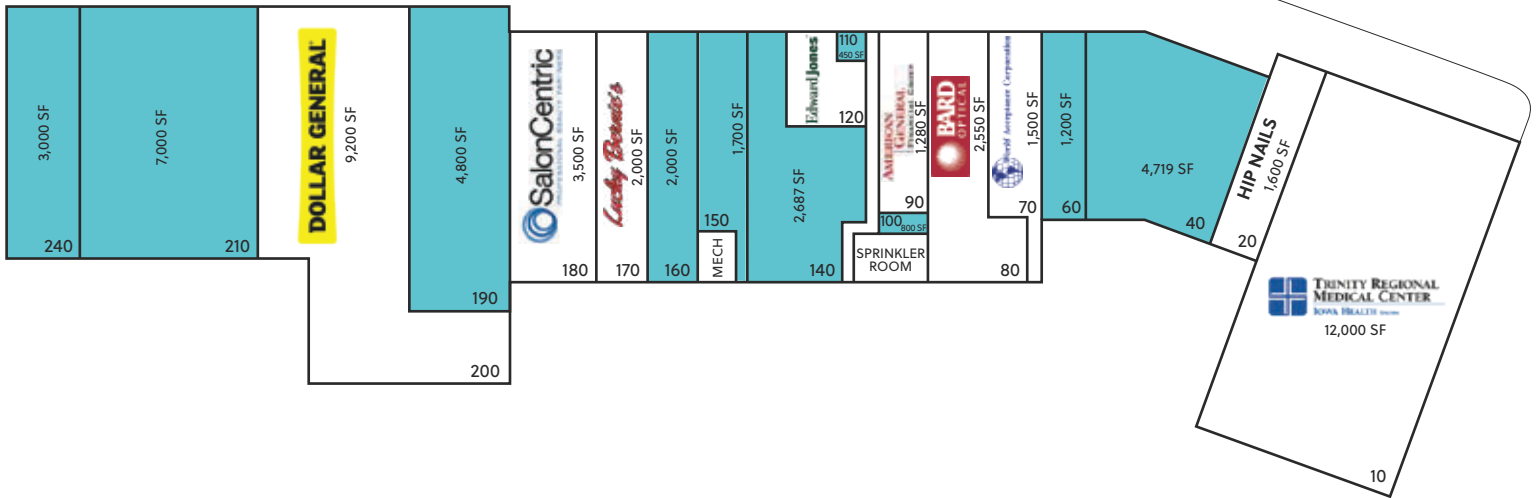

Rock Valley Plaza

4028 Blackhawk Rd | Rock Island, IL 61201

Features

- Over 23,300 vehicles per day
- Located down the street from Trinity Regional Health 7th Street Campus
- Metro bus stop for routes 53, 57, and 60
- Center was recently renovated

Rock Valley Plaza

4028 Blackhawk Rd | Rock Island, IL 61201

Demographics

Median Household Income

- 1 mile: \$66,165
- 3 miles: \$46,168
- 5 miles: \$43,078

Average Household Income

- 1 mile: \$80,510
- 3 miles: \$58,131
- 5 miles: \$56,794

Population

- 1 mile: 3,283
- 3 miles: 59,499
- 5 miles: 117,480